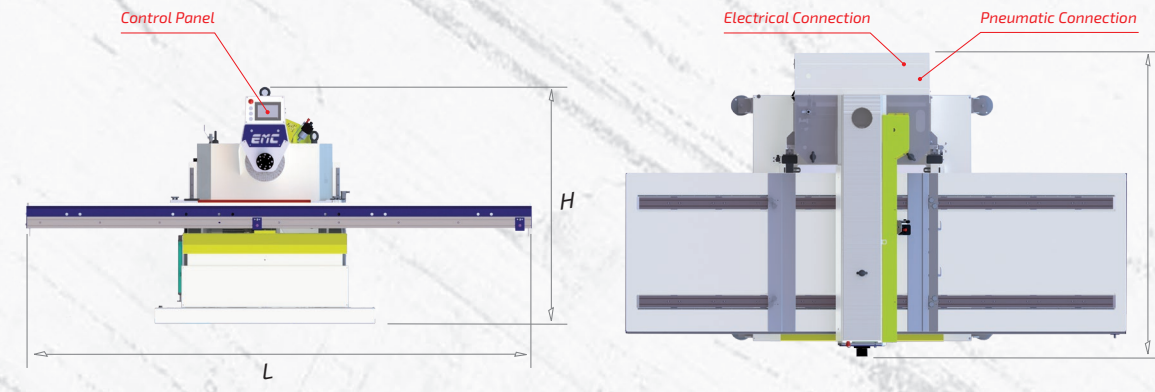

Glossy 650

Small size and high processing speeds

Easy Gloss

MACHINE DIMENSIONS (LxPxH) mm 3850x2350x1750

Glossy

MACHINE DIMENSIONS (LxPxH) mm 3000x1450x1600

Need Help?

No problem. Just connect the electronic cable we gave you to the machine. EMC technician will do the rest of the job.

Easy Gloss 1250

When the pieces gets difficult
EMC give the solutions

Easy Gloss 1250

The highest quality finishing

- ▶ Flat
- ▶ Curved & Flat

Sistema di fissaggio di pannelli piani
Flat panel fixing system
Système de fixation de panneau plat

Sistema a depressione tramite pompa a vuoto
Vacuum system by vacuum pump
Système de vide par pompe à vide

Sistema di sollevamento ad alta precisione
High precision lifting system
Système de levage de haute précision