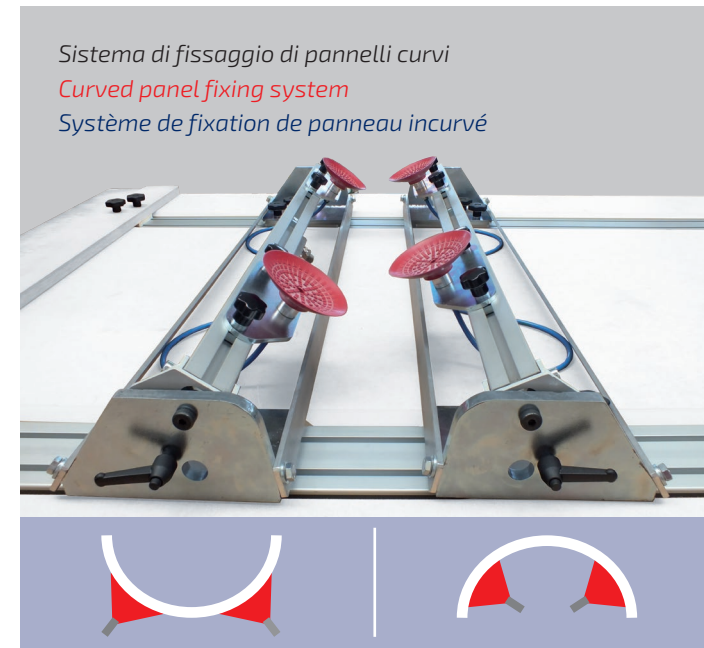

Glossy 650

Small size and high processing speeds

Easy Gloss

MACHINE DIMENSIONS (LxPxH) mm 3850x2350x1750

Glossy

MACHINE DIMENSIONS (LxPxH) mm 3000x1450x1600

Need Help?

No problem. Just connect the electronic cable we gave you to the machine. EMC technician will do the rest of the job.

Easy Gloss 1250

When the pieces gets difficult
EMC give the solutions

Easy Gloss 1250

The highest quality finishing

- ▶ Flat
- ▶ Curved & Flat

Sistema di fissaggio di pannelli piani
Flat panel fixing system
Système de fixation de panneau plat

Sistema di fissaggio di pannelli curvi
Curved panel fixing system
Système de fixation de panneau incurvé

Sistema automatico di spruzzo della pasta
Automatic system for abrasive wax application
Système automatique pour application de la pâte abrasive

Sistema a depressione tramite pompa a vuoto
Vacuum system by vacuum pump
Système de vide par pompe à vide

Sistema di sollevamento ad alta precisione
High precision lifting system
Système de levage de haute précision