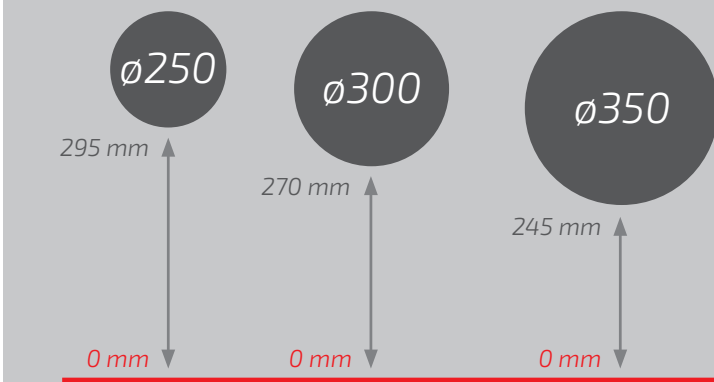

Oscillazione spazzola integrata 30mm (15mm+15mm)
Integrated brush oscillation 30mm (15mm+15mm)
Oscillation de brosse intégrée 30mm (15mm + 15mm)