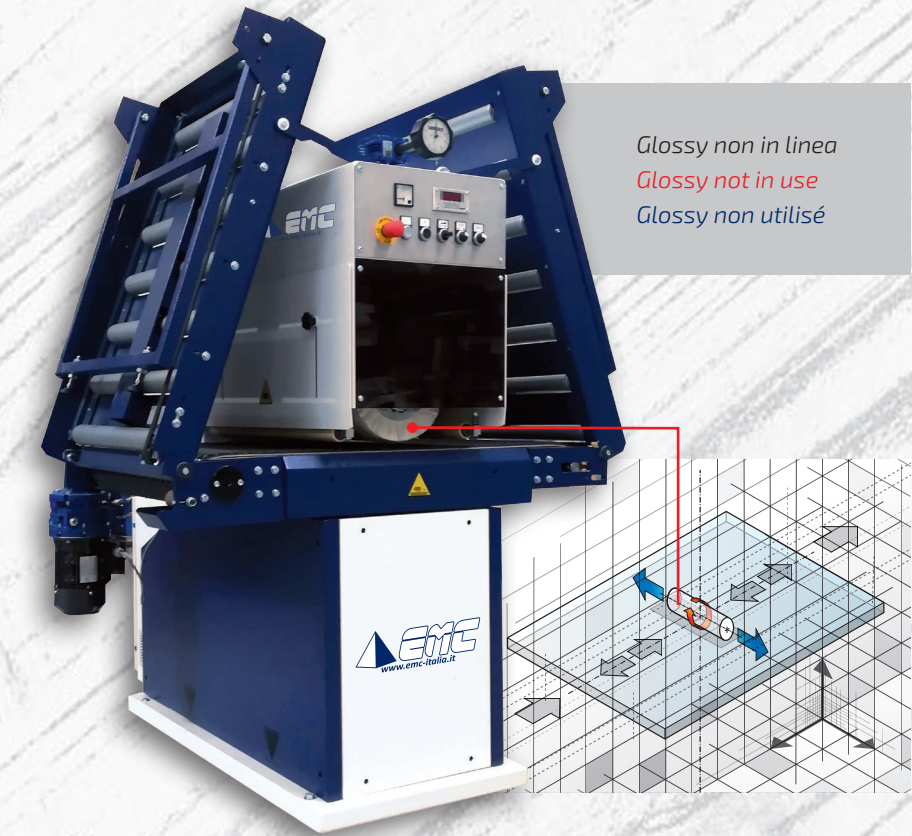

Glossy 650

Small size and high processing speeds

Easy Gloss

MACHINE DIMENSIONS (LxPxH) mm 3850x2350x1750

Glossy

MACHINE DIMENSIONS (LxPxH) mm 3000x1450x1600

Need Help?

No problem. Just connect the electronic cable we gave you to the machine. EMC technician will do the rest of the job.

Oscillazione spazzola integrata 30mm (15mm+15mm)
Integrated brush oscillation 30mm (15mm+15mm)
Oscillation de brosse intégrée 30mm (15mm + 15mm)

High gloss finishing up to 99%

Glossy 650

Depressore interno (taratura variabile, inverter)
Internal vacuum fan (setting variable, inverter)
Ventilateur dépression à l'intérieur (réglage variable, inverter)