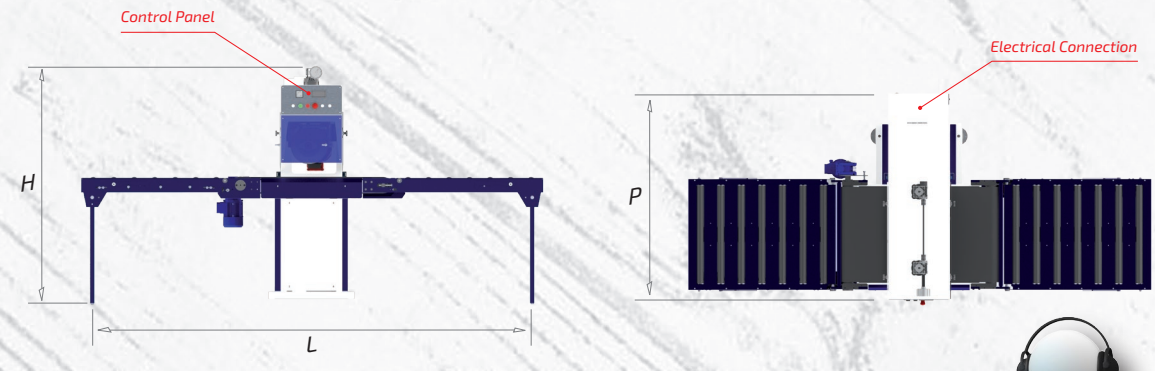

Glossy 650

Small size and high processing speeds

Easy Gloss

MACHINE DIMENSIONS (LxPxH) mm 3850x2350x1750

Glossy

MACHINE DIMENSIONS (LxPxH) mm 3000x1450x1600

Need Help?

No problem. Just connect the electronic cable we gave you to the machine. EMC technician will do the rest of the job.