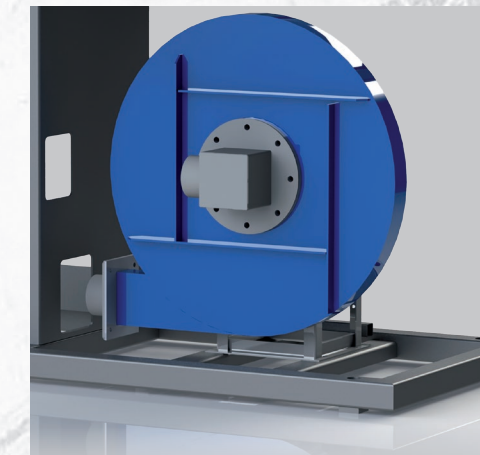

Depressore interno (taratura variabile, inverter)
Internal vacuum fan (setting variable, inverter)
Ventilateur dépression à l'intérieur (réglage variable, inverter)

Glossy 650

Depressore interno (taratura variabile, inverter)
Internal vacuum fan (setting variable, inverter)
Ventilateur dépression à l'intérieur (réglage variable, inverter)